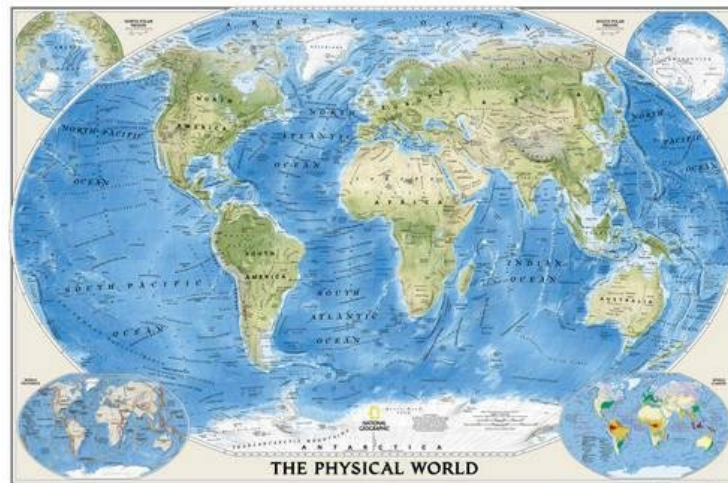

(Download free ebook) World Physical [Poster Size and Laminated] (National Geographic Reference Map)

World Physical [Poster Size and Laminated] (National Geographic Reference Map)

*National Geographic Maps - Reference
DOC | *audiobook | ebooks | Download PDF | ePub*

DOWNLOAD

READ ONLINE

#4113784 in Books 2011-04-15 Original language: English PDF # 1 3.00 x 3.00 x 37.251, .51 Binding: Map 1 pages | File size: 28.Mb

National Geographic Maps - Reference : World Physical [Poster Size and Laminated] (National Geographic Reference Map) before purchasing it in order to gauge whether or not it would be worth my time, and all praised World Physical [Poster Size and Laminated] (National Geographic Reference Map):

2 of 2 people found the following review helpful. I loved this map By A.M.ARI loved this map, gave it to my husband as our first anniversary gift so we could mark all the places we've been together. It has a lot of details which is what I wanted. It came in a tube, very well packaged and it didn't have any creases or anything. I liked this map and is very nice. 2 of 2 people found the following review helpful. Nice one By M. Tajabadi It is a nice product. The size of the map is neither too small nor too big and it just fits our wall. The countries can be located easily. We bought it to get to know countries we do not know about at home and it serves the purpose very well. The quality of the map and lamination is also good. Just make sure you do not insert the tacks too close to the margin. The lamination, by itself, is not strong enough to hold your map. I recommend the map to students and people who would like to know about our earth! :-D It is fun to go around the map and see how countries look like and learn about them. :-)

10 of 11 people found the following review helpful. Best map for my room wall By SHWgin I bought this map to replace my current paper one that is not laminated. This is way better because i can circle my destinations with whiteboard markers and easily wipe them off thereafter. The fonts are super clear and high-definition, even for the tiny ones. The small fonts is one thing which most other maps fail to print properly. I bought this map because it is by Nat Geo and i trust its quality. I wasn't disappointed when i received it. It is thinly laminated but still good quality and carefully rolled up and shipped to me in an box full of paper stuffings to protect it from shipping damage. It unrolled well and it did not have strong rolls that hindered me putting it up on my wall. Now i am so happy looking at it each time i walk past my wall. I recommend this medium sized map to anyone who wants one!

National Geographic's The Physical World map highlights the Earth's land and undersea forms with exquisite hand-painted relief. Drawn in the Winkel Tripel projection, distortions are minimized and unlike many other World maps,